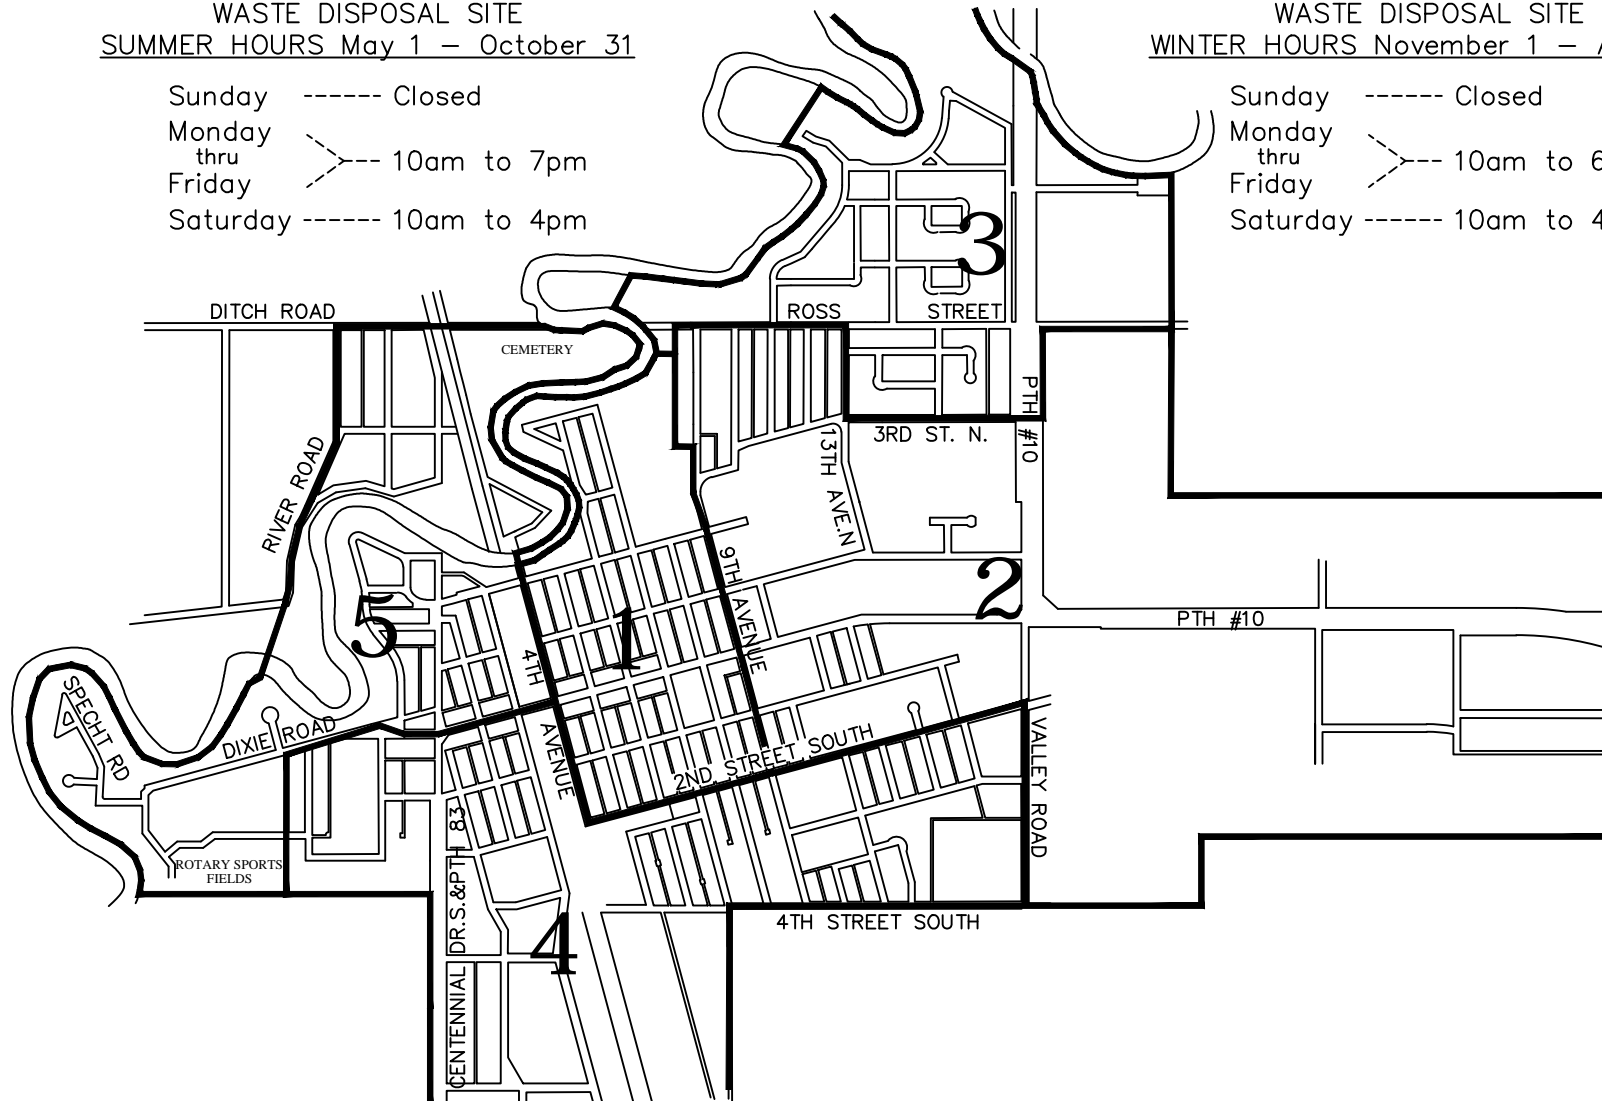

TOWN OF SWAN RIVER

- Garbage Collection Calendar -

WASTE DISPOSAL SITE
SUMMER HOURS May 1 – October 31

Sunday ----- Closed
 Monday thru Friday - - - - - 10am to 7pm
 Saturday ----- 10am to 4pm

WASTE DISPOSAL SITE
WINTER HOURS November 1 – April 30

Sunday ----- Closed
 Monday thru Friday - - - - - 10am to 6pm
 Saturday ----- 10am to 4pm

- NOTE:**
1. Garbage is required to be in containers (maximum of 2 for residential), lids must be on to receive pick up.
 2. Please have garbage cans ready for pick up by 7:30am.
 3. Check garbage for all recyclable materials, place materials in your blue cart.
 (A list of recyclable items is available at the town or on the website <http://www.swanrivermanitoba.ca/p/oss-recycling>)
 4. Area boundaries are defined by town limits or street centerlines.
 5. The landfill is closed during all statutory holidays.
 6. Please call the Town Office (734-4586) for any information concerning garbage/recycle collection.